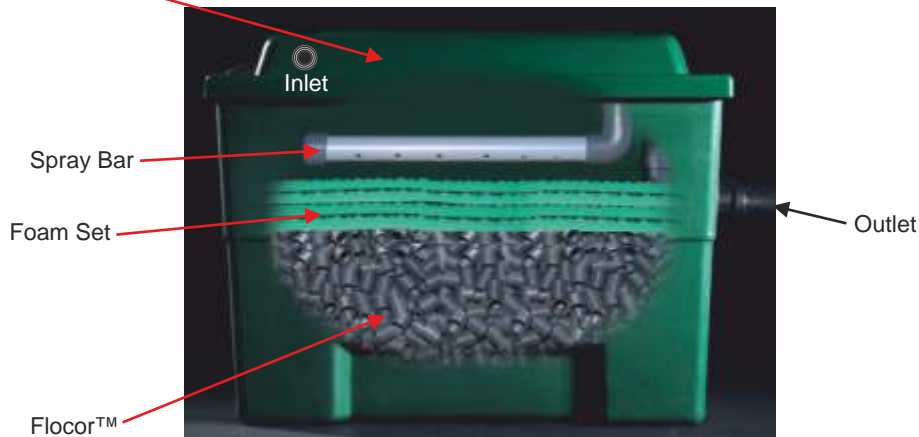

Combined Ultra Violet & Pond Filtration System

to the hosedtail. If a blue-violet coloured light is reflected on to the paper, then the lamp is working correctly. The replacement should be a Germicidal Ultra Violet Lamp.

Remember the lamp emits harmful UV-C radiation so the burning lamp should never be observed.

The UV Tube Should be replaced every year (Around March - April). Clean and check the quartz tube for any sign of damage or deterioration - Replace if necessary. Also Check the UV Housing/Body for any sing of deterioration and again, replace if necessary.

Spare Parts

Model Green Genie	Tank Size	UVC Wattage	Product Code	Quartz Sleeve	Product Code	Foam Set	Product Code	Flocor™ Media	Product Code	UV Clean Kit Code
2000	2.5 Gall	4	UVT4	4	QS4	PACK 300	FS300	Pack1 000	FLCS	MK4
3000	2.5 Gall	8	UVT8	8	QS8	PACK 500	FS500	Pack1 000	FLCS	MK8
6000	2.5 Gall	16	UVT16	8	QS8	PACK 500	FS500	Pack1 000	FLCS	MK8
12000	4 Gall	16	UVT16	8	QS8	PACK1000	FS 1000	Pack1 000	FLCS	MK8
24000	12 Gall	25	UVT25	15	QS15	PACK1500	FS 1500	Pack2000	FLCDIY	MK25
48000	15 Gall	2 x 25	UVT25	2 x 15	QS15	PACK2000	FS 2000	Pack2000	FLCDIY	MK25

UV Compartment

Guarantee

Your Green Genie filter is guaranteed against failure due to defective workmanship or materials for a period of 12 months from the date of purchase. Failure caused by accidental damage, misuse, neglect or used in liquids other than cold water are excluded from this guarantee. If a failure occurs during this period, a purchase receipt must be produced. The unit will be either repaired or replaced at the companies option. The company cannot accept any additional claims for consequential losses. All "ware and tear" items are excluded from this guarantee i.e Filter Media, UV Lamp, Quartz Tubes and O Rings. This guarantee does not affect your statutory rights.

This unit is manufactured in the EEC and conforms to CE Regulations

Lotus Water Garden Products Ltd.
Eastleigh,
United Kingdom.

Dealers Stamp:-