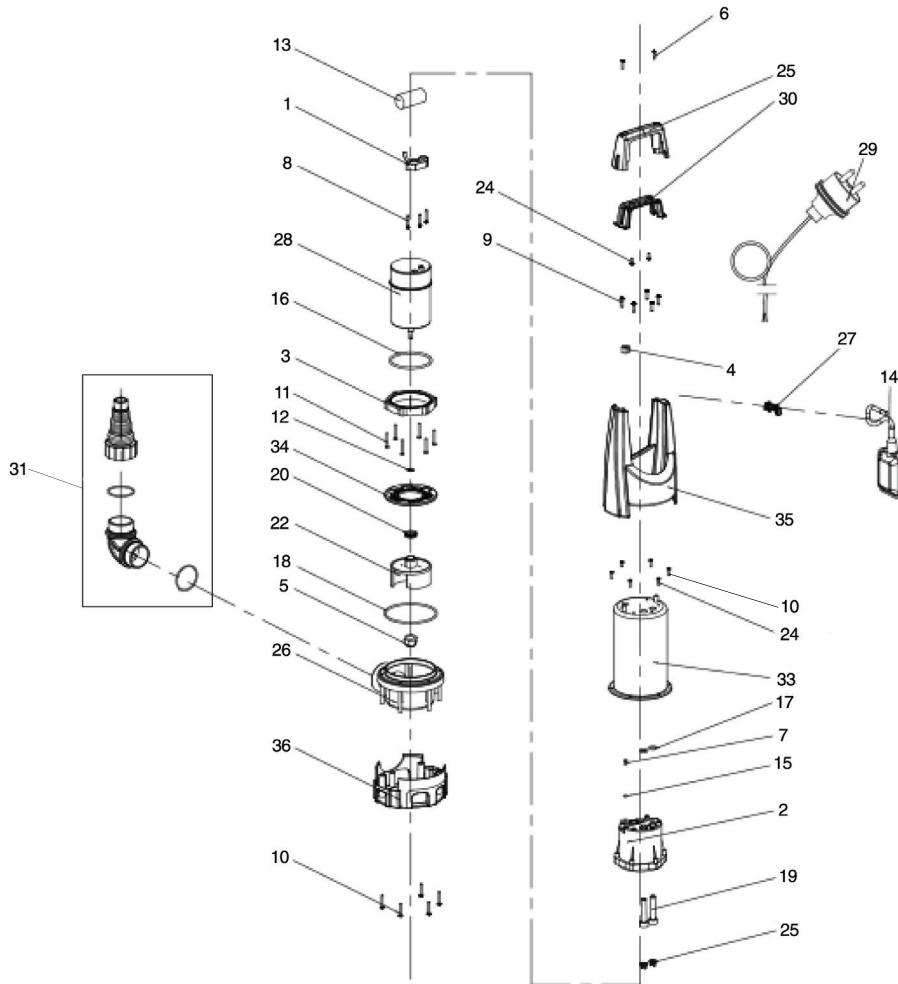

230V SUBMERSIBLE

DIRTY WATER PUMP

WITH FLOAT SWITCH

98914 - SWP280 SPARE PARTS LISTING

KEY No.	PART No.	STOCK No.	DESCRIPTION
1	Y-SWP280-01	70617	CAPACITOR CLIP
2	Y-SWP280-02	70618	MOTOR HOUSING
3	Y-SWP280-03	70620	MIDDLE PART
4	Y-SWP280-04	70622	GAS PLASTIC NUT
5	Y-SWP280-05	70623	LOCKNUT
6	Y-SWP280-06	70627	SCREW
7	Y-SWP280-07	70628	GAS INSPECTION SCREW
8	Y-SWP280-08	70629	SCREW
9	Y-SWP280-09	70630	SCREW
10	Y-SWP280-10	70633	SCREW
11	Y-SWP280-11	70635	SCREW
12	Y-SWP280-12	70636	IMPELLER ADJUSTMENT GASKET
13	Y-SWP280-13	70637	CAPACITOR
14	Y-SWP280-14	70638	FLOAT SWITCH ASSEMBLY
15	Y-SWP280-15	70639	GAS INSPECTION SCREW SEAL
16	Y-SWP280-16	70641	MAIN SEAL
17	Y-SWP280-17	70643	STAINLESS STEEL MAIN BODY HOLE SEAL

KEY No.	PART No.	STOCK No.	DESCRIPTION
18	Y-SWP280-18	70651	BASE SEAL
19	Y-SWP280-19	70652	CABLE JACKET
20	Y-SWP280-20	70654	VENT BOWL TYPE GASKET
22	Y-SWP280-22	70656	IMPELLER
23	Y-SWP280-23	70658	WIRE CLAW
24	Y-SWP280-24	70659	SCREW
25	Y-SWP280-25	70660	HANDLE
26	Y-SWP280-26	70661	PLASTIC BASE
27	Y-SWP280-27	70662	WIRES CLIP
28	Y-SWP280-28	70663	MOTOR
29	Y-SWP280-29	70664	POWER CABLE WITH UK PLUG
30	Y-SWP280-30	70665	HANDLE INSIDE HOUSING
31	Y-SWP280-31	70666	ANGLED HOSE ADAPTOR ASSEMBLY
33	Y-SWP280-33	70655	STAINLESS STEEL MAIN BODY
34	Y-SWP280-34	70667	MOTOR SUPPORT
35	Y-SWP280-35	70669	PLASTIC MIDDLE PART
36	Y-SWP280-36	70670	BASE COVER